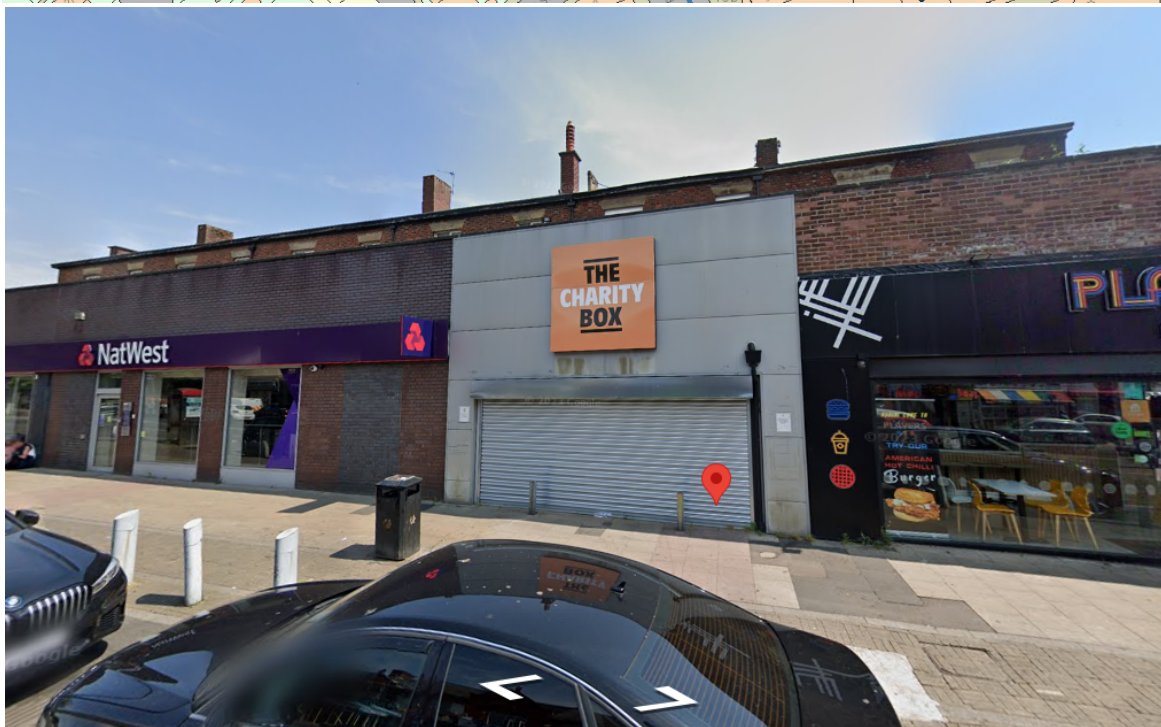

New York Krispy Fried Chicken
62 Bury Old Road, Manchester, M8 5BN
Premises Licensing
Manchester City Council

© Crown copyright and database rights 2018. Ordnance Survey100019568.

PREMISE NAME:	New York Krispy Fried Chicken
PREMISE ADDRESS:	62 Bury Old Road, Manchester, M8 5BN
WARD:	Crumpsall
HEARING DATE:	5 th February 2024